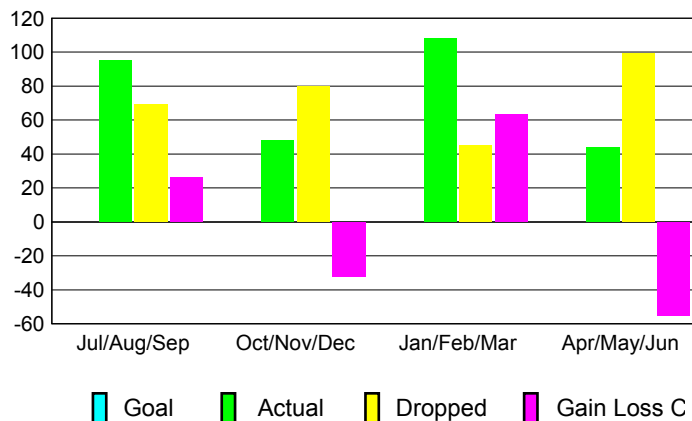

GMT: **BYEONG-DEOK KIM**

Location: **REPUBLIC OF KOREA**

GMT CA: **5**

**CLUBS**

Month	New Club Goal	Actual New Clubs	Actual Dropped Clubs	Gain/Loss of Clubs
<b>2012-2013</b>				
Jul/Aug/Sep	0	0	0	0
Oct/Nov/Dec	0	1	1	0
Jan/Feb/Mar	0	1	0	1
Apr/May/June	0	0	0	0
<b>Totals</b>	<b>0</b>	<b>2</b>	<b>1</b>	<b>1</b>

**Club Results 2012-2013**

Goal, New, Dropped, Gain/Loss

**YTD Status Quo Clubs 2012-2013**

Status Quo Clubs Compared to Status Quo Members

**Club Gain/Loss 2012-2013**

**MEMBERSHIP**

Month	Net Memb Goal	Actual New Memb	Actual Dropped Memb	Gain/Loss of Memb
<b>2012-2013</b>				
Jul/Aug/Sep	0	95	69	26
Oct/Nov/Dec	0	48	80	-32
Jan/Feb/Mar	0	108	45	63
Apr/May/June	0	44	99	-55
<b>Totals</b>	<b>0</b>	<b>295</b>	<b>293</b>	<b>2</b>

**Membership Results 2012-2013**

Goal, New, Dropped, Gain/Loss

**Gender Comparison 2012-2013**

**Membership Gain/Loss 2012-2013**