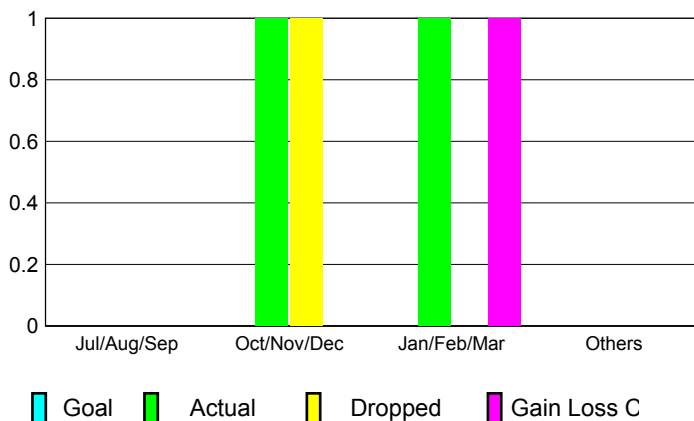

GMT: **BYEONG-DEOK KIM**

Location: **REPUBLIC OF KOREA**

GMT CA: **5**

**CLUBS**

Month	New Club Goal	Actual New Clubs	Actual Dropped Clubs	Gain/Loss of Clubs
<b>2012-2013</b>				
Jul/Aug/Sep	0	0	0	0
Oct/Nov/Dec	0	1	1	0
Jan/Feb/Mar	0	1	0	1
Apr/May/June	0	0	0	0
<b>Totals</b>	<b>0</b>	<b>2</b>	<b>1</b>	<b>1</b>

**Club Results 2012-2013**

Goal, New, Dropped, Gain/Loss

**YTD Status Quo Clubs 2012-2013**

Status Quo Clubs Compared to Status Quo Members

**Club Gain/Loss 2012-2013**

**MEMBERSHIP**

Month	Net Memb Goal	Actual New Memb	Actual Dropped Memb	Gain/Loss of Memb
<b>2012-2013</b>				
Jul/Aug/Sep	0	95	69	26
Oct/Nov/Dec	0	48	80	-32
Jan/Feb/Mar	0	108	45	63
Apr/May/June	0	44	99	-55
<b>Totals</b>	<b>0</b>	<b>295</b>	<b>293</b>	<b>2</b>